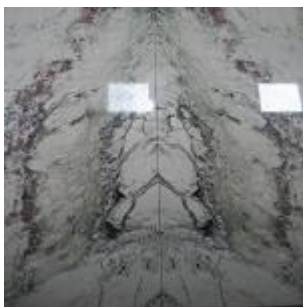

Marble Bathroom: marble bath surrounds, vanity tops, countertops, book-matched marble, etc.

We have been supplying & installing marble tiles and bespoke cut to size marble for both commercial and residential projects in London, Middlesex, Surrey and other parts of the UK.

Cut to size marble and other natural stone or man-made work includes: vanity tops or countertops, bath surrounds, wall and floor cladding, shower trays, window sills, shower niche cladding.

As marble and stone contractors we source, supply, fabricate and install marble and other stone for bathrooms and beyond. We make sure the substrate is adequate for the stonework and advise on or execute required water proofing, including ditra-matting . More details on the installation of natural stones in wet areas can be found here:

<http://www.stoneville.co.uk/Installation_Wet_Areas.pdf> and <http://www.stoneville.co.uk/Fixing%20natural%20stones.pdf>

The most popular marble colours for bathrooms, based on our experience, are:

- white marble like Thassos or Vietnam White;
- white veined marble like Calacatta, Bianco Carrara, Statuario,;
- grey marble like Grey Marquino;
- black marble like Nero Marquina;
- beige marble like Crema Marfil;
- Combination thereof.

Some types of marble like Calacatta, Statuario or Paonazzo can often be book-matched for walls and floors, creating unique patterns.

Book-matched marble panels for a bathroom