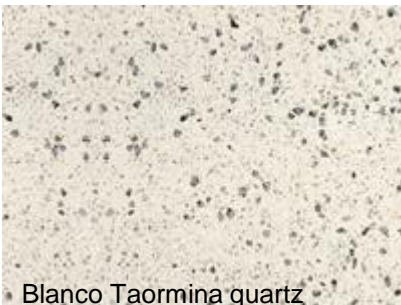

Blanco Arco Iris quartz

Blanco Luciente quartz

Blanco Paloma quartz worktop

Blanco Azucar quartz

Blanco Paloma quartz

Celeste Luciente quartz

<http://www.stoneville.co.uk> quarella worktops, countertops from Stoneville, London, UK

QUARELLA QUARTZ WORKTOPS, COUNTERTOPS, etc.

Blanco Sarabia quartz

Blanco Sarabia quartz worktop

Blanco Taormina quartz

Corniola quartz

Crema Clara quartz

Giallo Zafferano quartz

Gris Antrazita quartz