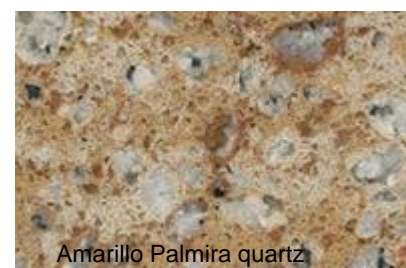

Arden blue quartz

Black Kenyan quartz

Cygnus quartz

Doradus quartz

Giallo quartr quartz

Lagoon quartz

Lyra Silestone quartz

Merope Silestone quartz

Sienna Ridge quartz

Aluminio Nube quartz

Amarillo Palmira quartz

Amazon quartz

Azul ugarit quartz

Beige Daphne quartz

Bianco Rivers quartz

Blanco Capri quartz

Blanco Mapple quartz

SILESTONE QUARTZ COLOURS - FOR WORKTOPS, COUNTERTOPS, etc.

SILESTONE QUARTZ FOR WORKTOPS, COUNTERTOPS, RECEPTION DESKS, etc. –
large variety of colours