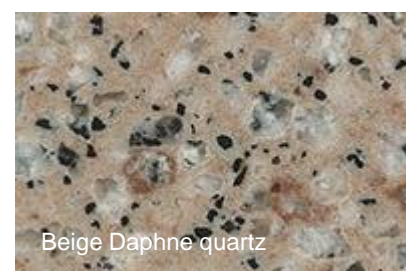

Arden blue quartz

Black Kenyan quartz

Cygnus quartz

Doradus quartz

Giallo quartr quartz

Lagoon quartz

Lyra Silestone quartz

Merope Silestone quartz

Sienna Ridge quartz

Aluminio Nube quartz

Amarillo Palmira quartz

Amazon quartz

Azul ugarit quartz

Beige Daphne quartz

Bianco Rivers quartz

Blanco Capri quartz

Blanco Mapple quartz

SILESTONE QUARTZ COLOURS - FOR WORKTOPS, COUNTERTOPS, etc.

SILESTONE QUARTZ FOR WORKTOPS, COUNTERTOPS, RECEPTION DESKS, etc. –
large variety of colours